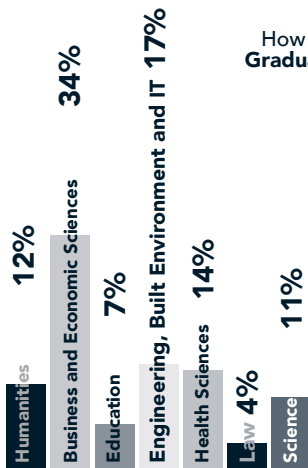

The University ranks among the top 10 South African universities, in terms of the number of researchers who have research ratings from the National Research Foundation (NRF).

STUDENTS

Nelson Mandela University enrolled students by geographical origin

2019 enrolments by gender

Undergraduate

Postgraduate

How we Graduate

	Male	Female
Undergraduate	12 072	13 441
Postgraduate	1 887	2 171
Total enrolled	13 959	15 612

INFRASTRUCTURE GROWTH

Over the past few years, Nelson Mandela University has experienced unprecedented infrastructure growth, in support of its learning, teaching, research, innovation, internationalisation and engagement.