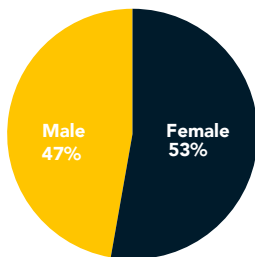

The University ranks among the top 10 South African universities, in terms of the number of researchers who have research ratings from the National Research Foundation (NRF).

STUDENTS

Nelson Mandela University enrolled students by geographical origin

2019 enrolments by gender

Undergraduate

Postgraduate

How we Graduate

	Male	Female
Undergraduate	12 072	13 441
Postgraduate	1 887	2 171
Total enrolled	13 959	15 612

INFRASTRUCTURE GROWTH

Over the past few years, Nelson Mandela University has experienced unprecedented infrastructure growth, in support of its learning, teaching, research, innovation, internationalisation and engagement.