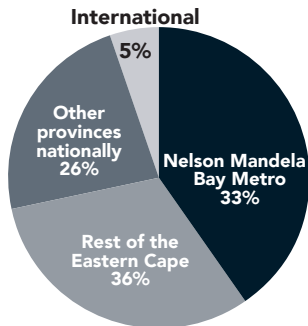

Academic staff with Doctoral Degrees **299**

Nelson Mandela University's programmes, research and services are responsive to community needs.

The University has strong links with industry and businesses nationally and internationally, especially in Africa – and particularly within the automotive, tourism and pharmaceutical industries.

The University ranks among the top 10 South African universities, in terms of the number of researchers who have research ratings from the National Research Foundation (NRF).

STUDENTS

Nelson Mandela University enrolled students by geographical origin