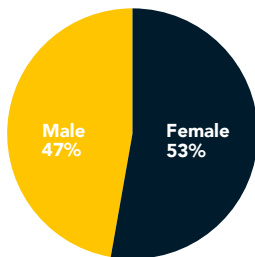

The University ranks among the top 10 South African universities, in terms of the number of researchers who have research ratings from the National Research Foundation (NRF).

STUDENTS

Nelson Mandela University enrolled students by geographical origin

2019 enrolments by gender

Undergraduate

Postgraduate

How we Graduate

	Male	Female
Undergraduate	12 072	13 441
Postgraduate	1 887	2 171
Total enrolled	13 959	15 612

INFRASTRUCTURE GROWTH

Over the past few years, Nelson Mandela University has experienced unprecedented infrastructure growth, in support of its learning, teaching, research, innovation, internationalisation and engagement.